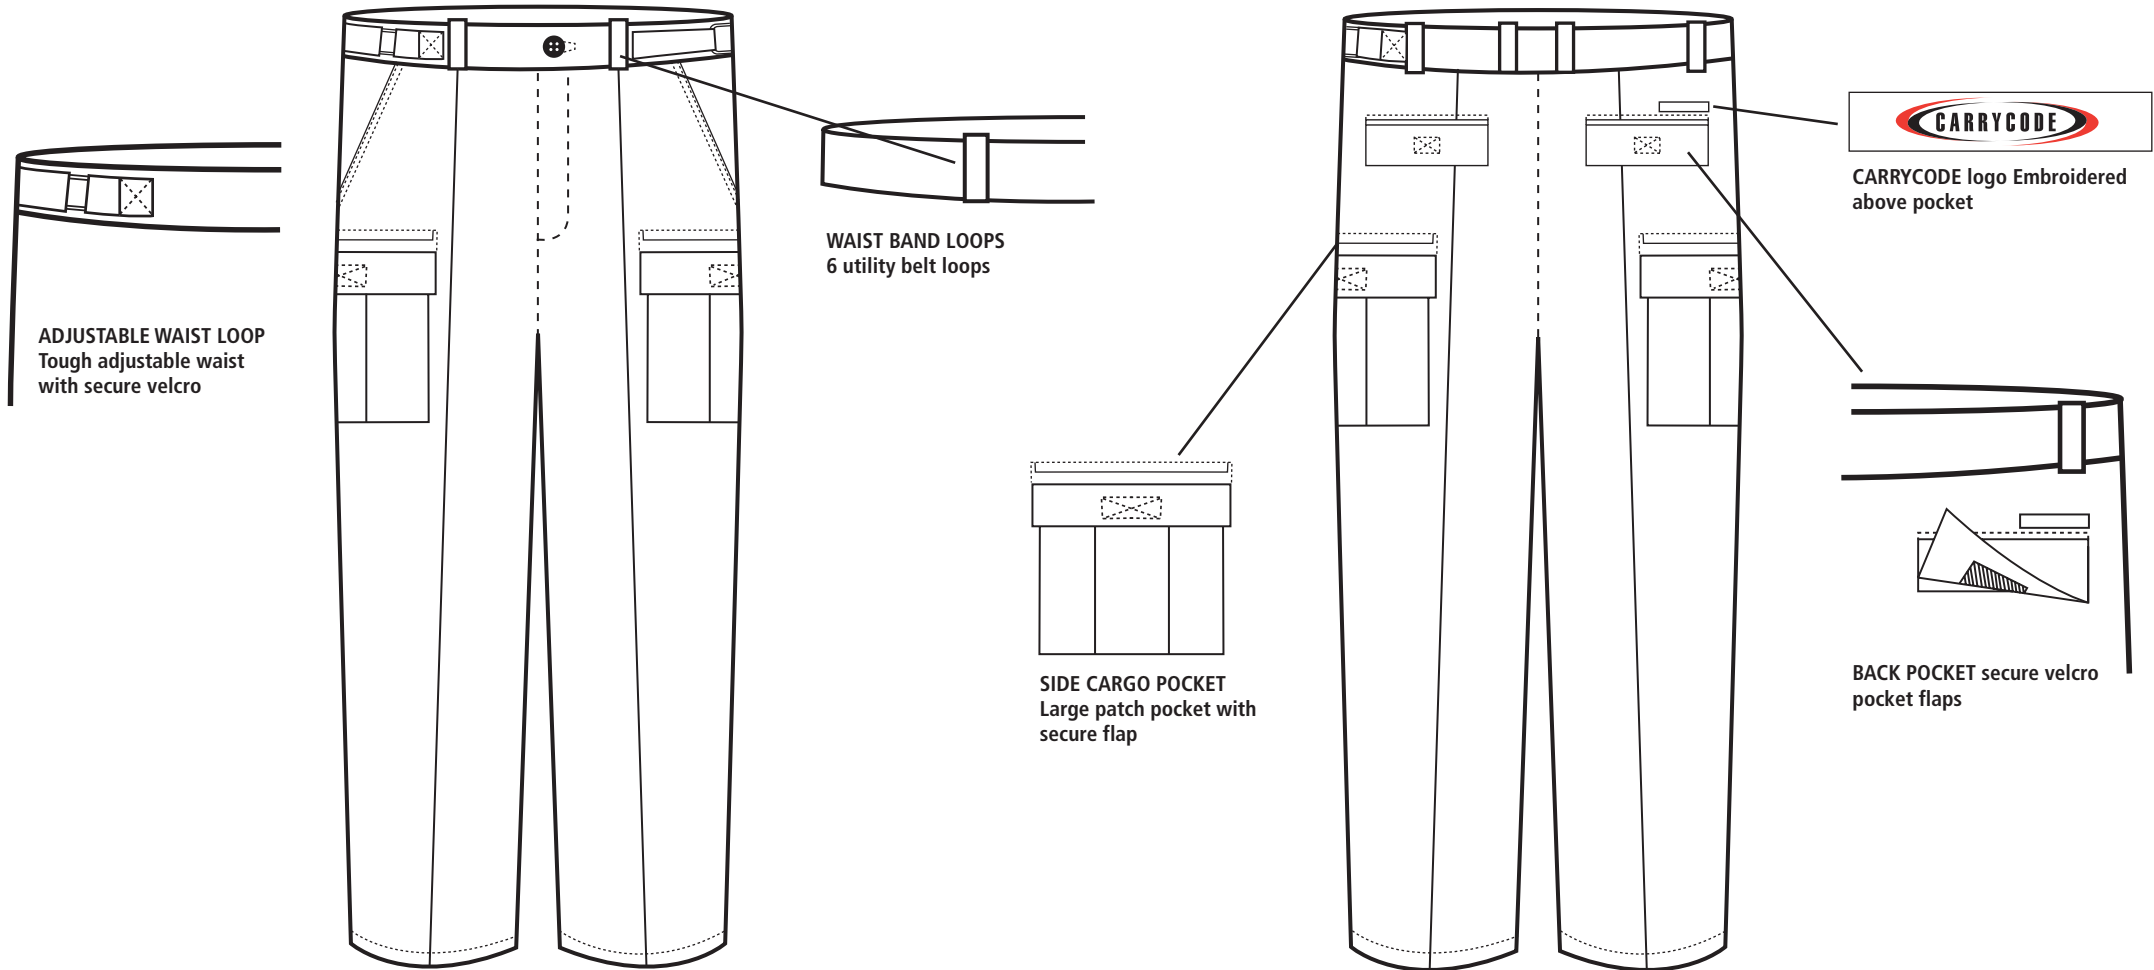

CARRYCODE

WORK WEAR CARGO PANTS

ADJUSTABLE WAIST LOOP
Tough adjustable waist
with secure velcro

WAIST BAND LOOPS
6 utility belt loops

SIDE CARGO POCKET
Large patch pocket with
secure flap

**CARRYCODE logo Embroidered
above pocket**

BACK POCKET secure velcro
pocket flaps